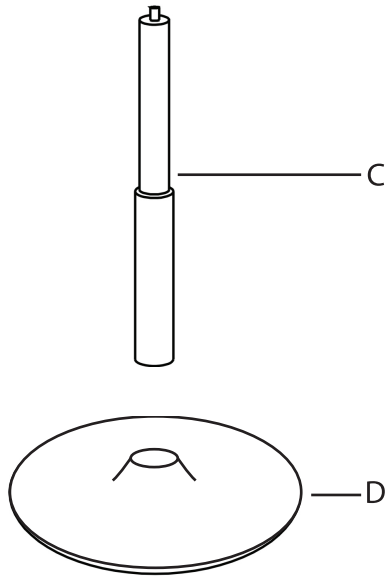

# Weller Bar Stool

Part # BS-WELLR XX+XX

17-0615

**PARTS**

**1**

**2**

**3**

**4**

SIT TO SECURE

Do not over tighten.  
Do not use power tools to assemble.

**WARNING:**

- DO NOT STAND ON OR USE THIS STOOL AS A STEP LADDER.
- THIS STOOL IS MEANT TO SEAT ONLY ONE PERSON AT A TIME
- ALL BOLTS, SCREWS, AND KNOBS MUST BE TIGHTLY SECURED, AND SHOULD BE CHECKED AT LEAST EVERY 4 MONTHS.
- IF PARTS ARE MISSING, BROKEN, DAMAGED OR WORN, THEN STOP USING THE PRODUCT UNTIL REPAIRS ARE MADE USING FACTORY AUTHORIZED PARTS.