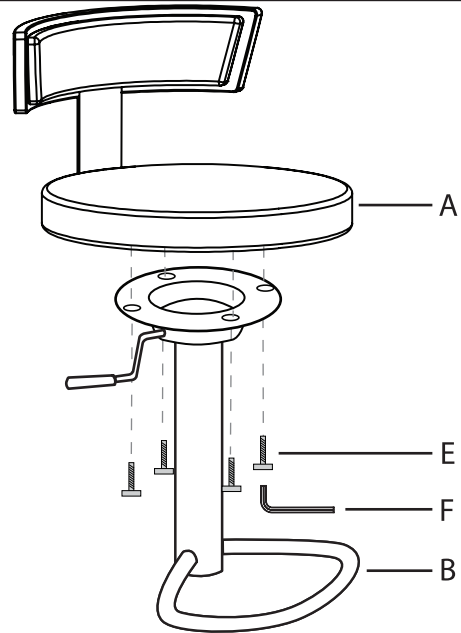

# Weller Bar Stool

Part # BS-WELLR XX+XX

17-0615

**PARTS**

**1**

**2**

**3**

**4**

SIT TO SECURE

Do not over tighten.  
Do not use power tools to assemble.

**WARNING:**

- DO NOT STAND ON OR USE THIS STOOL AS A STEP LADDER.
- THIS STOOL IS MEANT TO SEAT ONLY ONE PERSON AT A TIME
- ALL BOLTS, SCREWS, AND KNOBS MUST BE TIGHTLY SECURED, AND SHOULD BE CHECKED AT LEAST EVERY 4 MONTHS.
- IF PARTS ARE MISSING, BROKEN, DAMAGED OR WORN, THEN STOP USING THE PRODUCT UNTIL REPAIRS ARE MADE USING FACTORY AUTHORIZED PARTS.