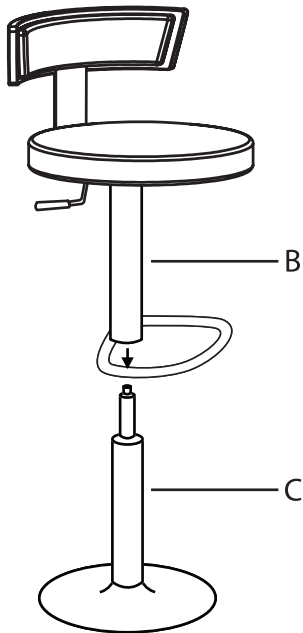

# Weller Bar Stool

Part # BS-WELLR XX+XX

17-0615

**PARTS**

**1**

**2**

**3**

**4**

SIT TO SECURE

Do not over tighten.  
Do not use power tools to assemble.

**WARNING:**

- DO NOT STAND ON OR USE THIS STOOL AS A STEP LADDER.
- THIS STOOL IS MEANT TO SEAT ONLY ONE PERSON AT A TIME
- ALL BOLTS, SCREWS, AND KNOBS MUST BE TIGHTLY SECURED, AND SHOULD BE CHECKED AT LEAST EVERY 4 MONTHS.
- IF PARTS ARE MISSING, BROKEN, DAMAGED OR WORN, THEN STOP USING THE PRODUCT UNTIL REPAIRS ARE MADE USING FACTORY AUTHORIZED PARTS.