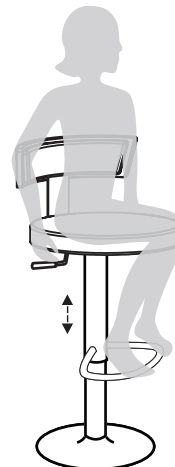

# Weller Bar Stool

Part # BS-WELLR XX+XX

17-0615

**PARTS**

**1**

**2**

**3**

**4**

SIT TO SECURE

Do not over tighten.  
Do not use power tools to assemble.

**WARNING:**

- DO NOT STAND ON OR USE THIS STOOL AS A STEP LADDER.
- THIS STOOL IS MEANT TO SEAT ONLY ONE PERSON AT A TIME
- ALL BOLTS, SCREWS, AND KNOBS MUST BE TIGHTLY SECURED, AND SHOULD BE CHECKED AT LEAST EVERY 4 MONTHS.
- IF PARTS ARE MISSING, BROKEN, DAMAGED OR WORN, THEN STOP USING THE PRODUCT UNTIL REPAIRS ARE MADE USING FACTORY AUTHORIZED PARTS.